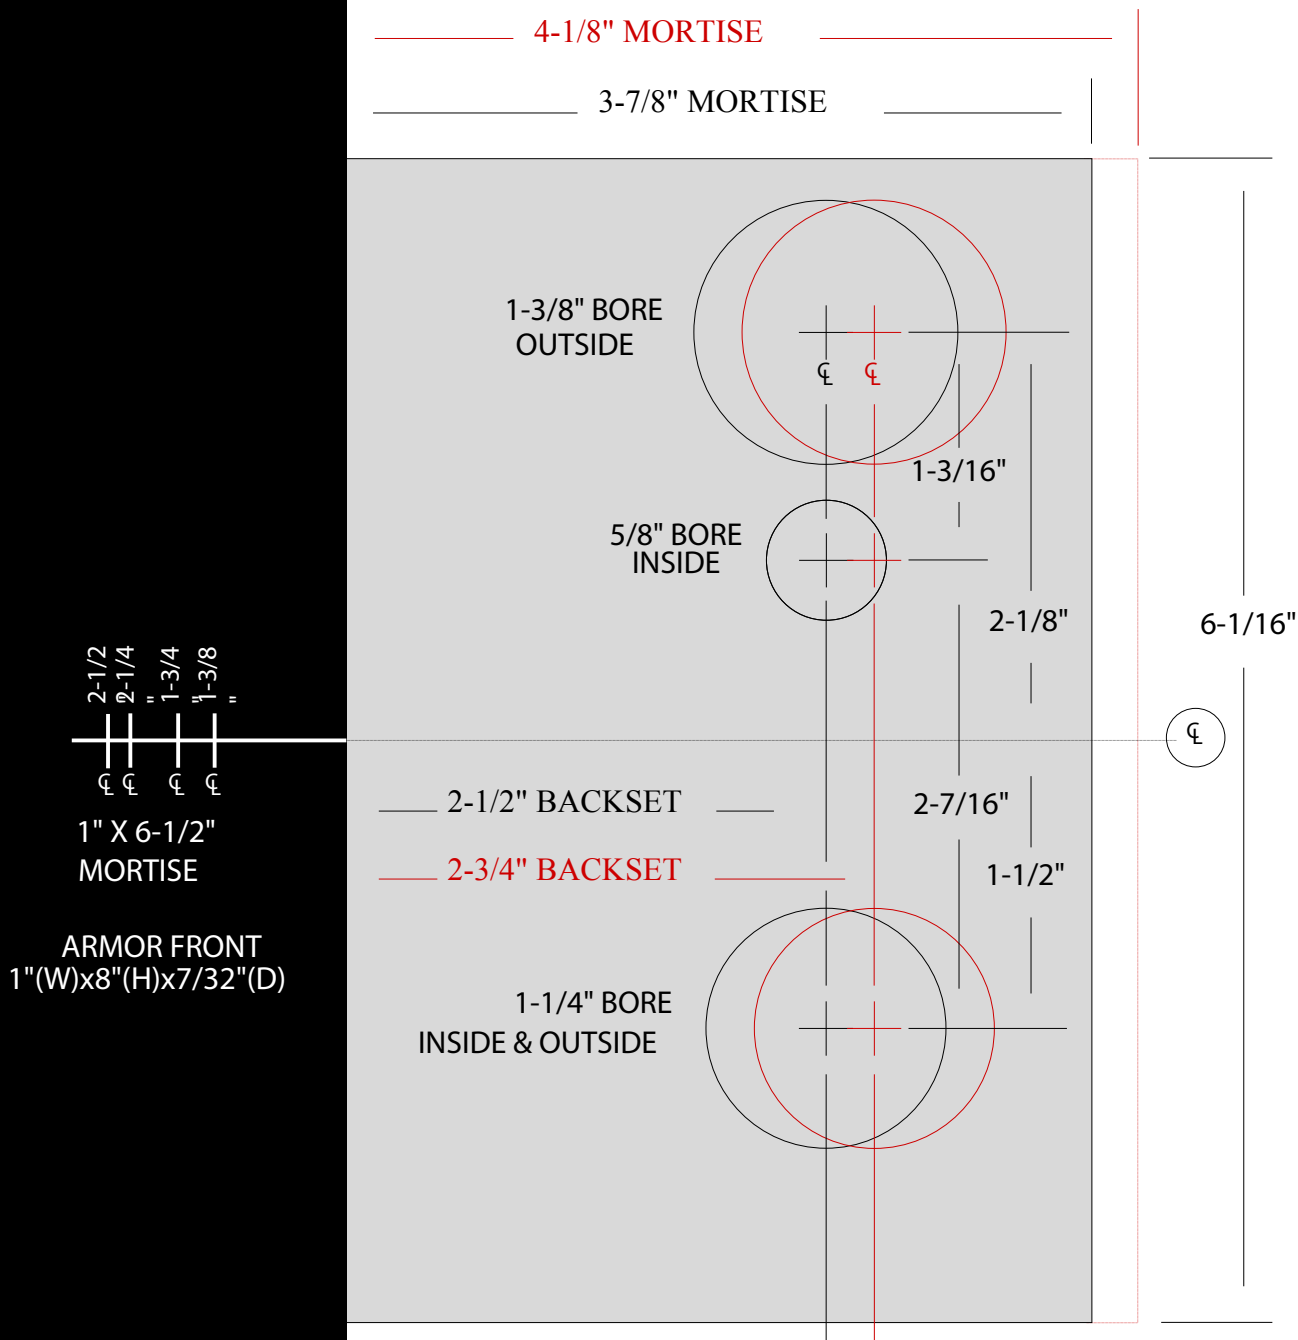

34M FUNCTION (RH & RHR)

FOLD AT THE HIGH-SIDE OF BEVEL

Corporate Address: 9546 Hwy 211 East - Aberdeen, NC 28315
 Mailing Address: PO Box 367 - Aberdeen, NC 28315
 Telephone: 866-635-7155
 Website: www.longleafcollection.com
 Made in the USA