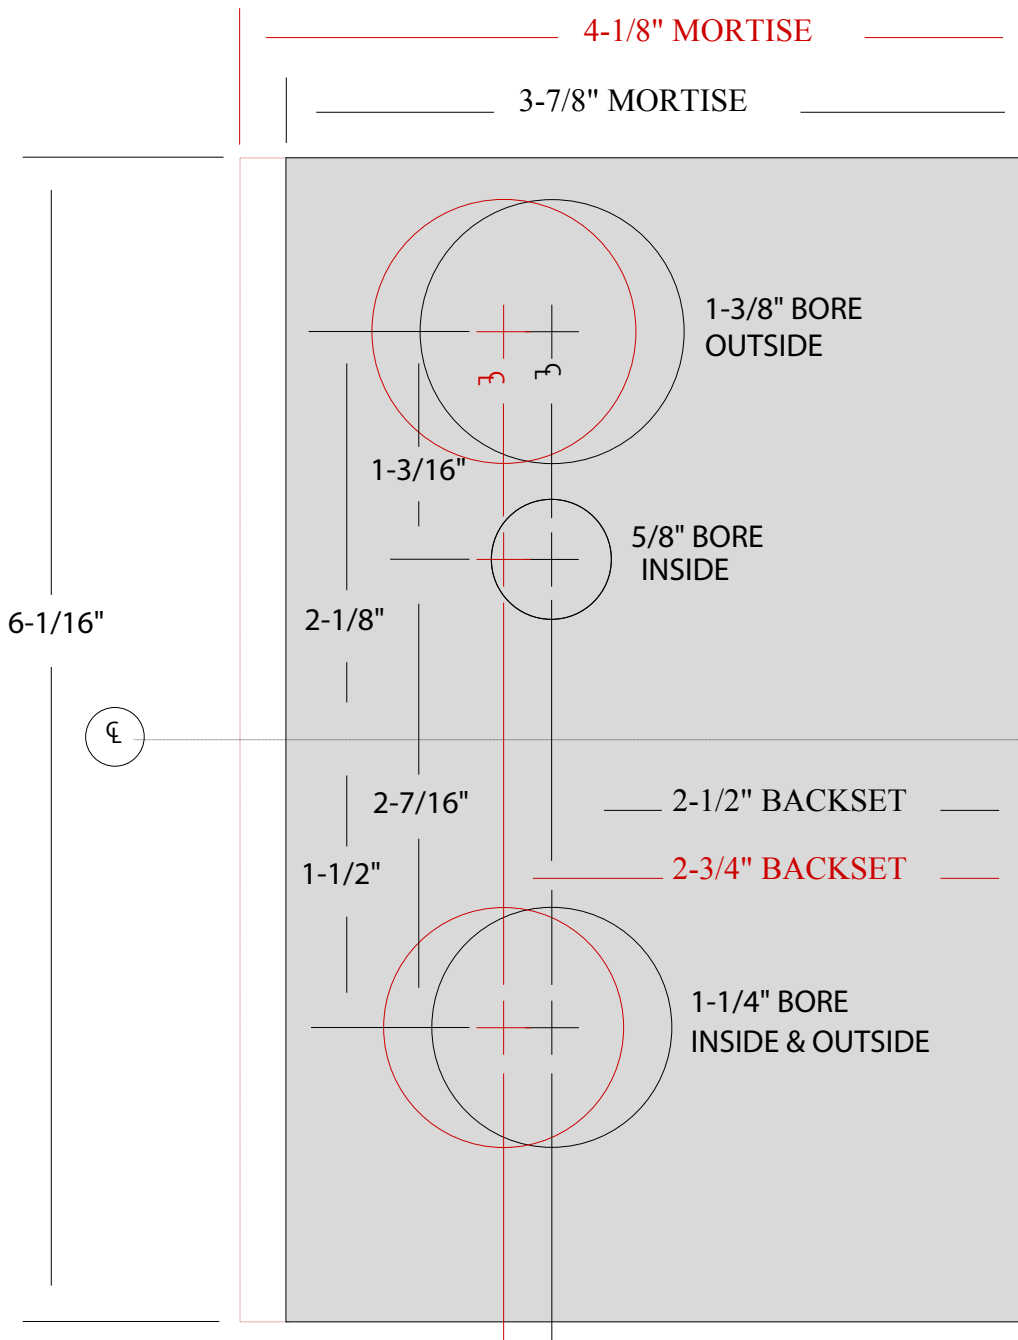

34M FUNCTION (LH & LHR)

FOLD AT THE HIGH-SIDE OF BEVEL

1" X 6-1/2" MORTISE

ARMOR FRONT
1"(W)x8"(H)x7/32"(D)

Corporate Address: 9546 Hwy 211 East - Aberdeen, NC 28315
 Mailing Address: PO Box 367 - Aberdeen, NC 28315
 Telephone: 866-635-7155
 Website: www.longleafcollection.com
 Made in the USA