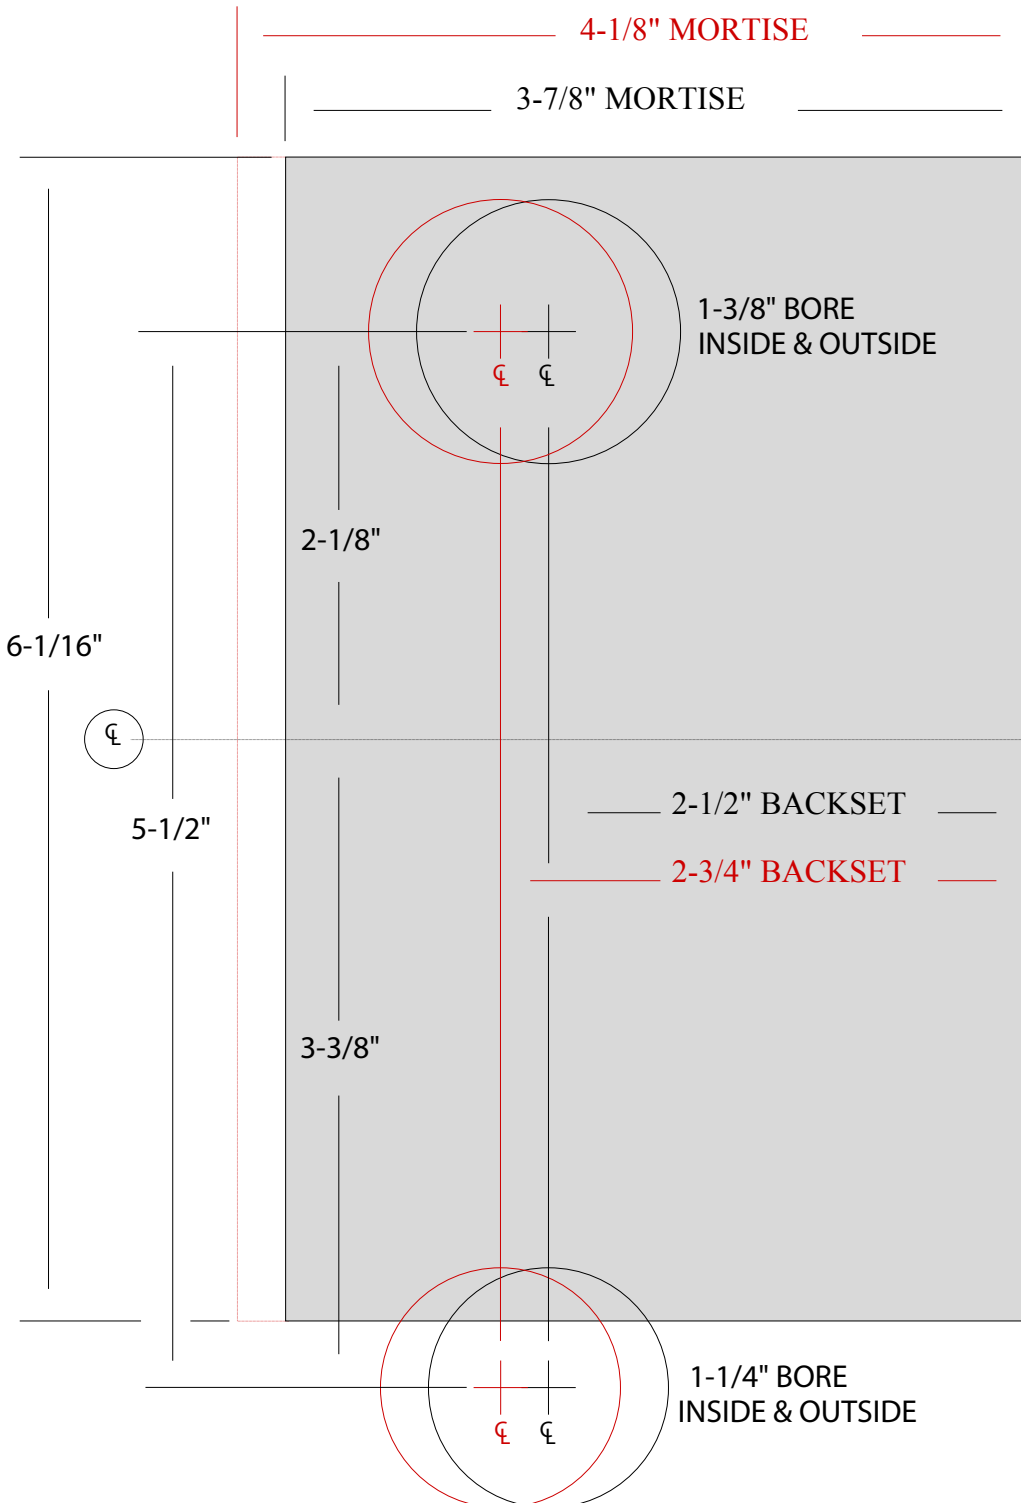

13M FUNCTION (LH)

FOLD AT THE HIGH-SIDE OF BEVEL

ARMOR FRONT
1"(W)x8"(H)x7/32"(D)

Corporate Address: 9546 Hwy 211 East - Aberdeen, NC 28315
 Mailing Address: PO Box 367 - Aberdeen, NC 28315
 Telephone: 866-635-7155
 Website: www.longleafcollection.com
 Made in the USA