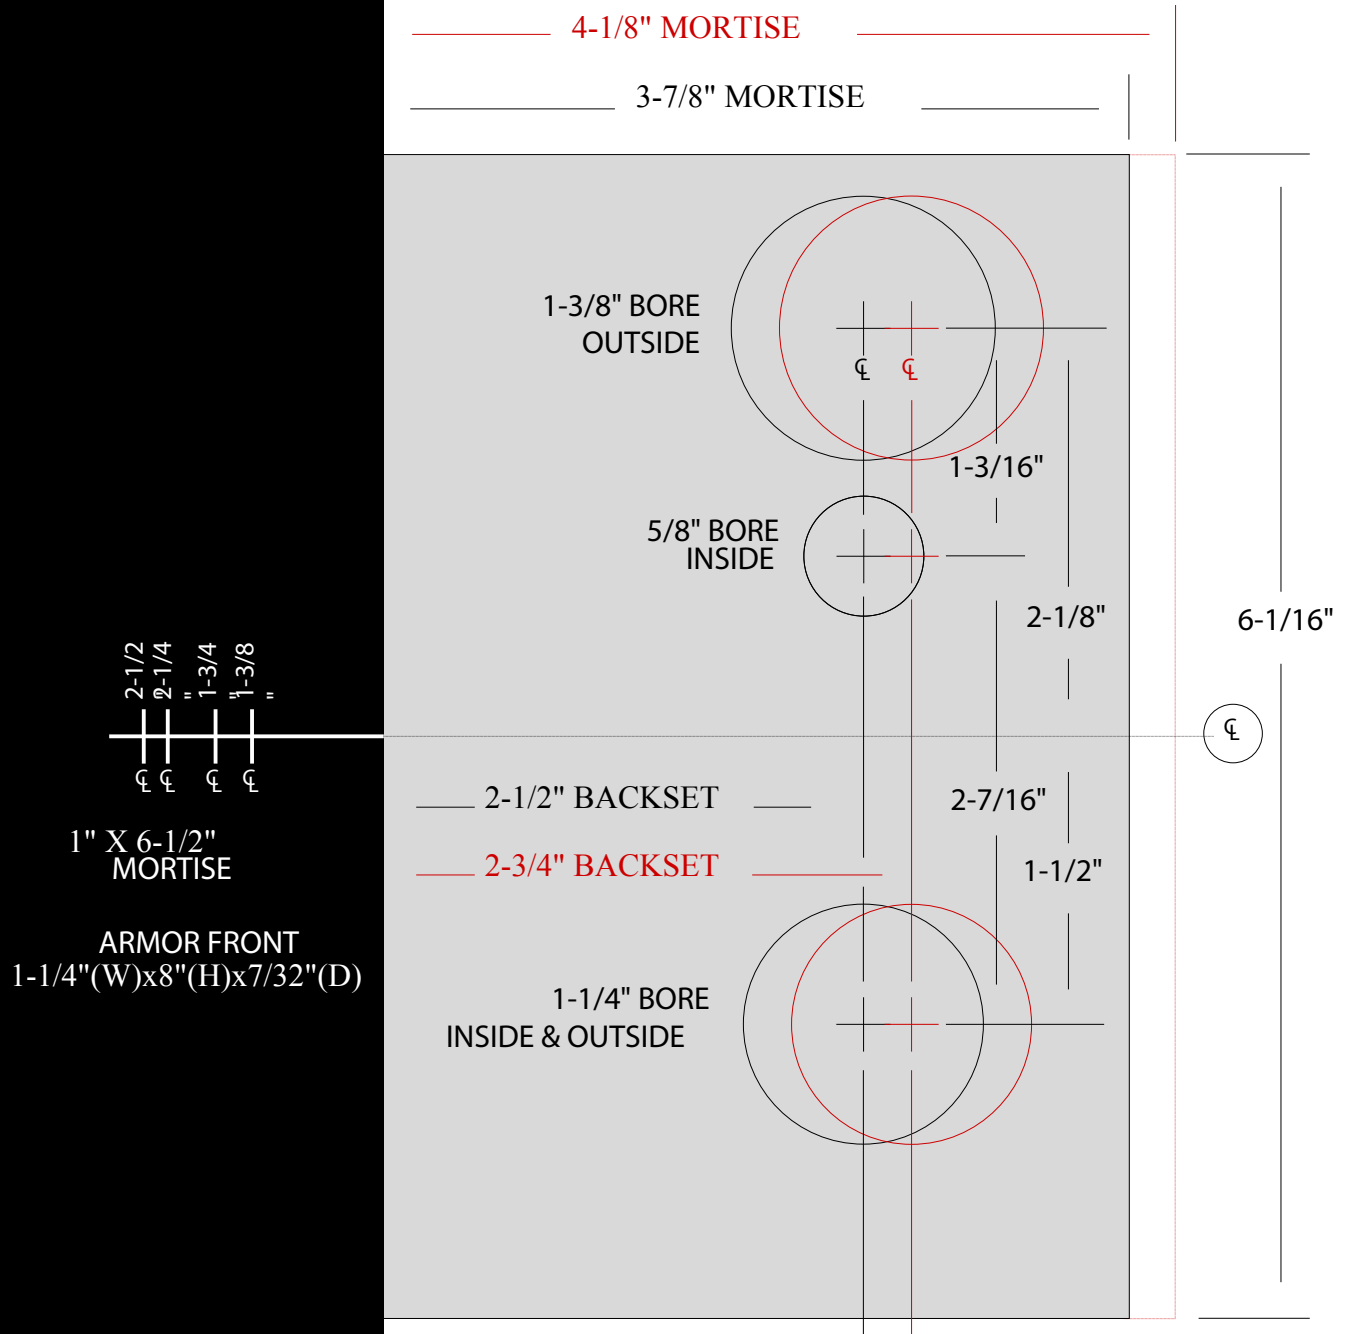

05M FUNCTION (RH & RHR)

FOLD AT THE HIGH-SIDE OF BEVEL

Corporate Address: 9546 Hwy 211 East - Aberdeen, NC 28315
 Mailing Address: PO Box 367 - Aberdeen, NC 28315
 Telephone: 866-635-7155
 Website: www.longleafcollection.com
 Made in the USA