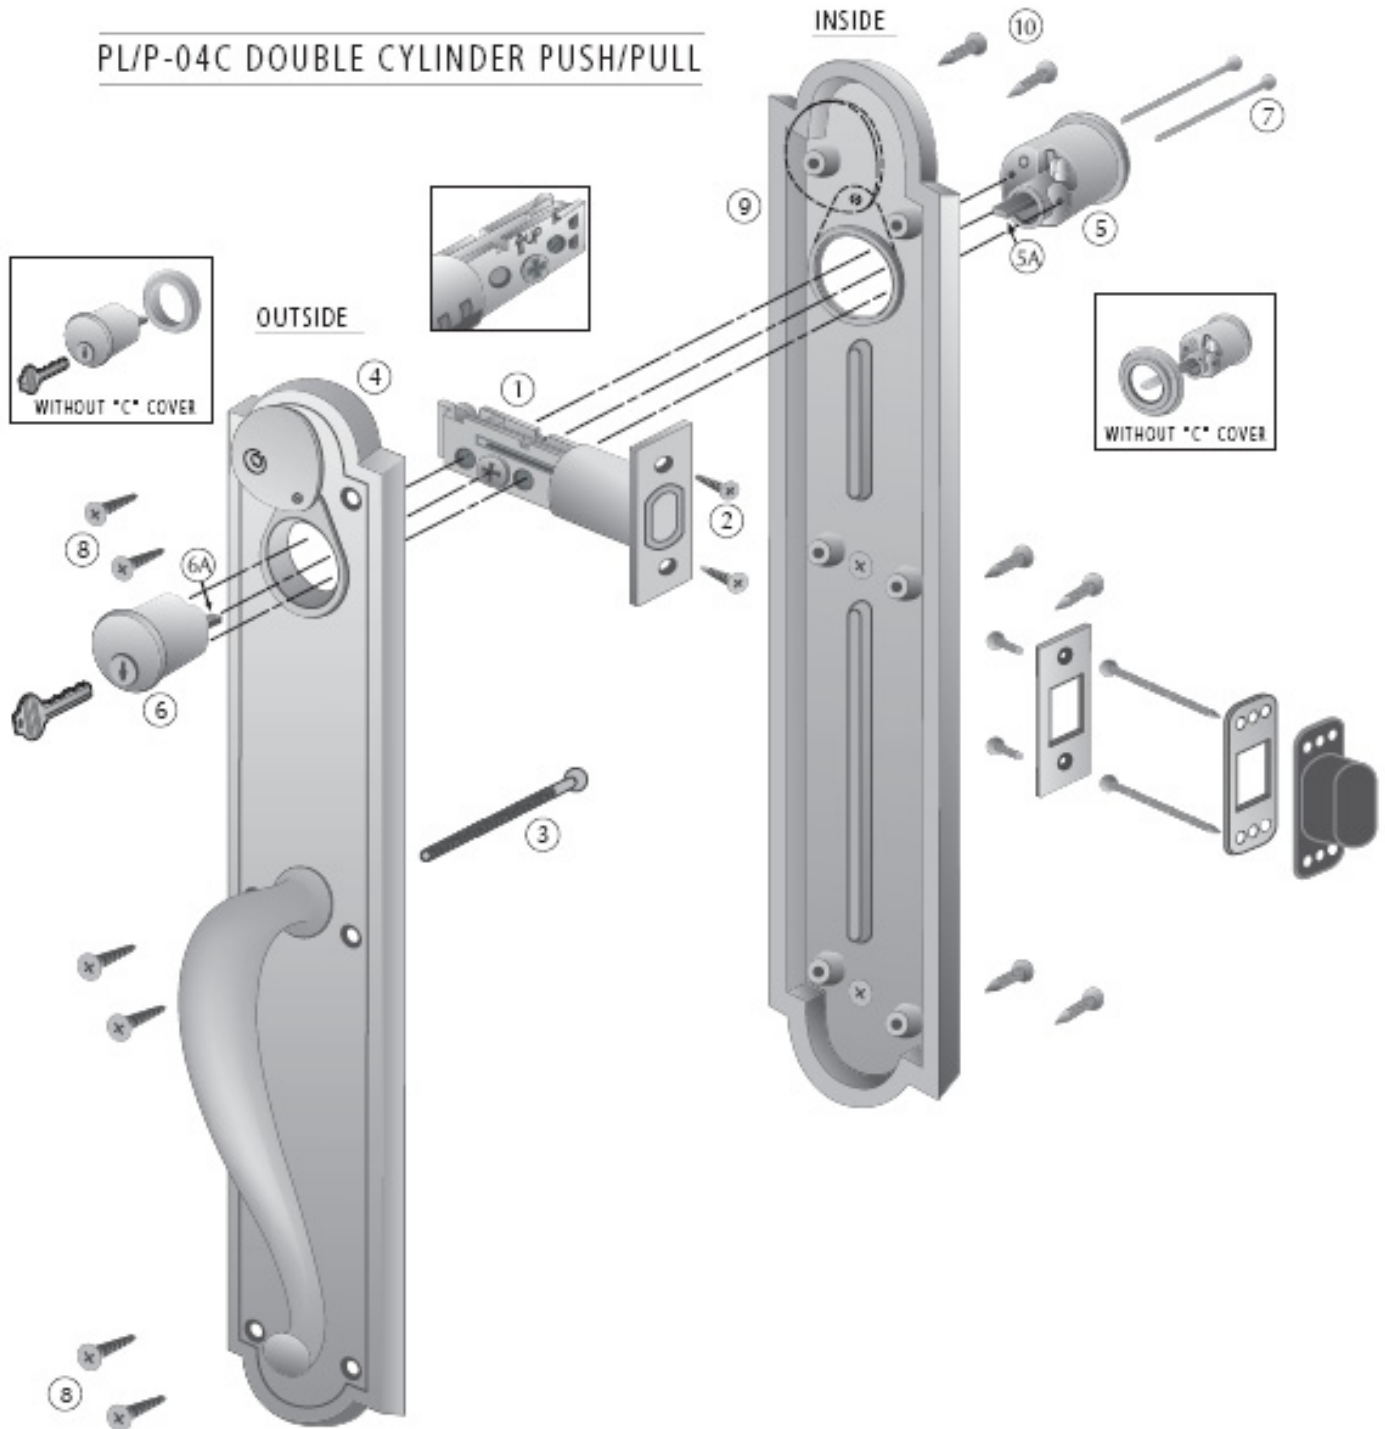

LONGLEAF
COLLECTION

INSTALLATION INSTRUCTIONS

Seamless Transaction with Enhanced Product Features delivered on time and quality correct.

PL/P-04C DOUBLE CYLINDER PUSH/PULL

Corporate Address: 9546 Hwy 211 East - Aberdeen, NC 28315
Mailing Address: PO Box 367 - Aberdeen, NC 28315
Telephone: 866-635-7155
Website: www.longleafcollection.com
Made in the USA