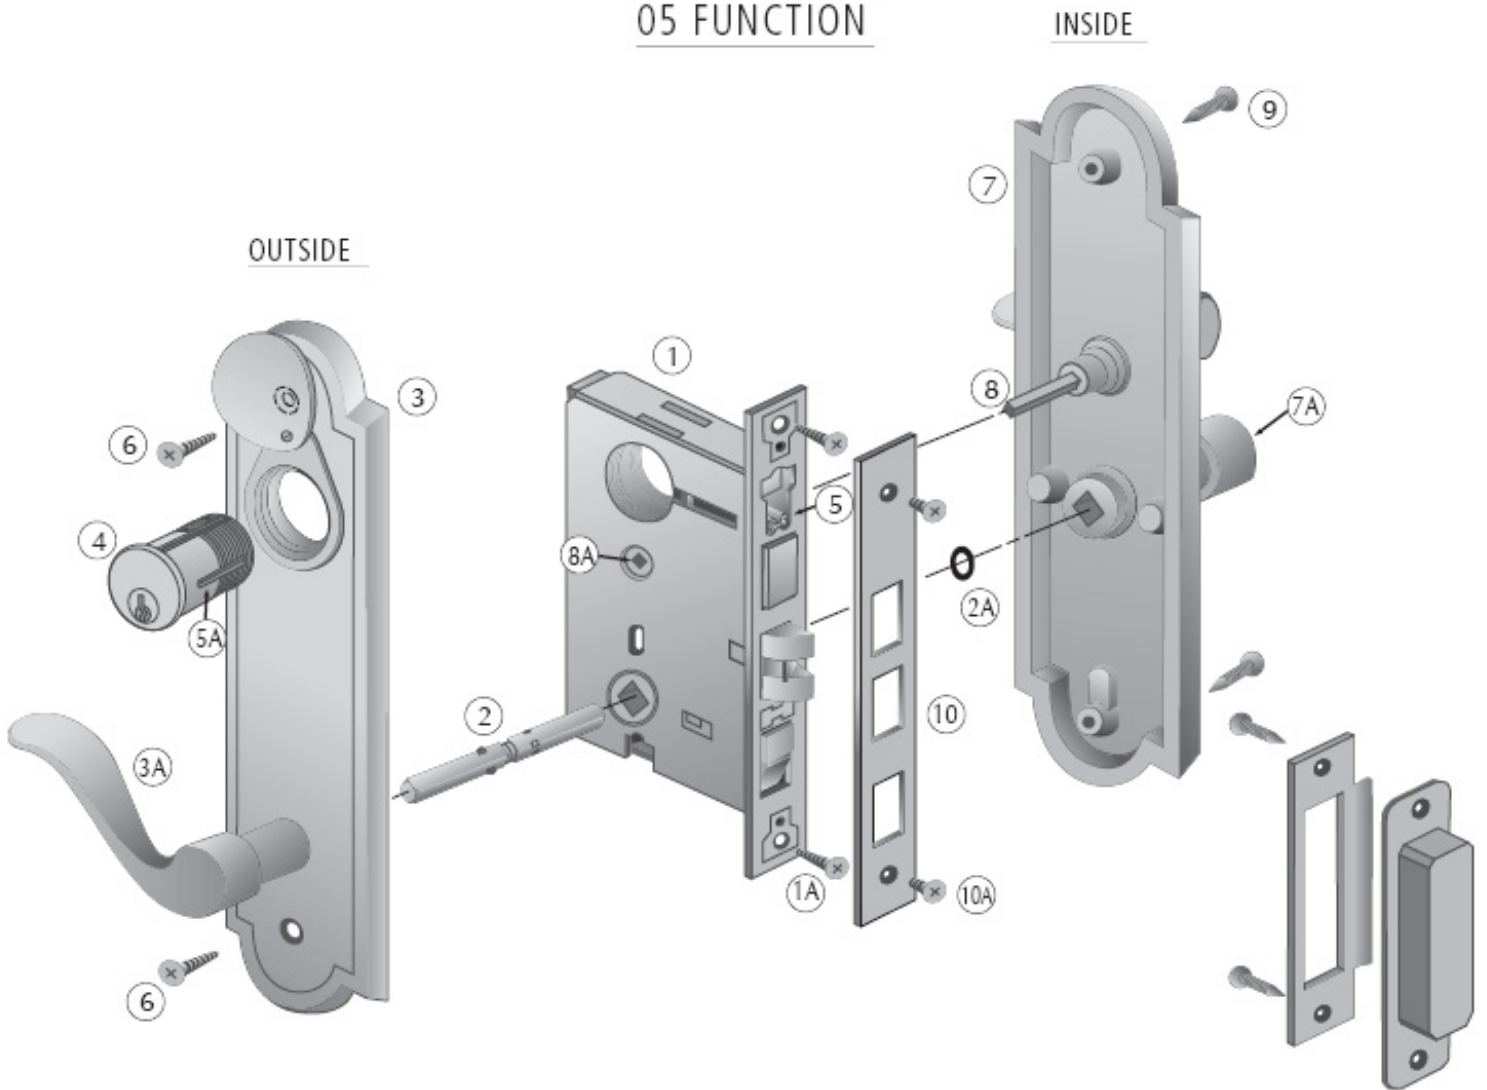

INSTALLATION INSTRUCTIONS

Seamless Transaction with Enhanced Product Features delivered on time and quality correct.

05 FUNCTION

Corporate Address: 9546 Hwy 211 East - Aberdeen, NC 28315
Mailing Address: PO Box 367 - Aberdeen, NC 28315
Telephone: 866-635-7155
Website: www.longleafcollection.com
Made in the USA