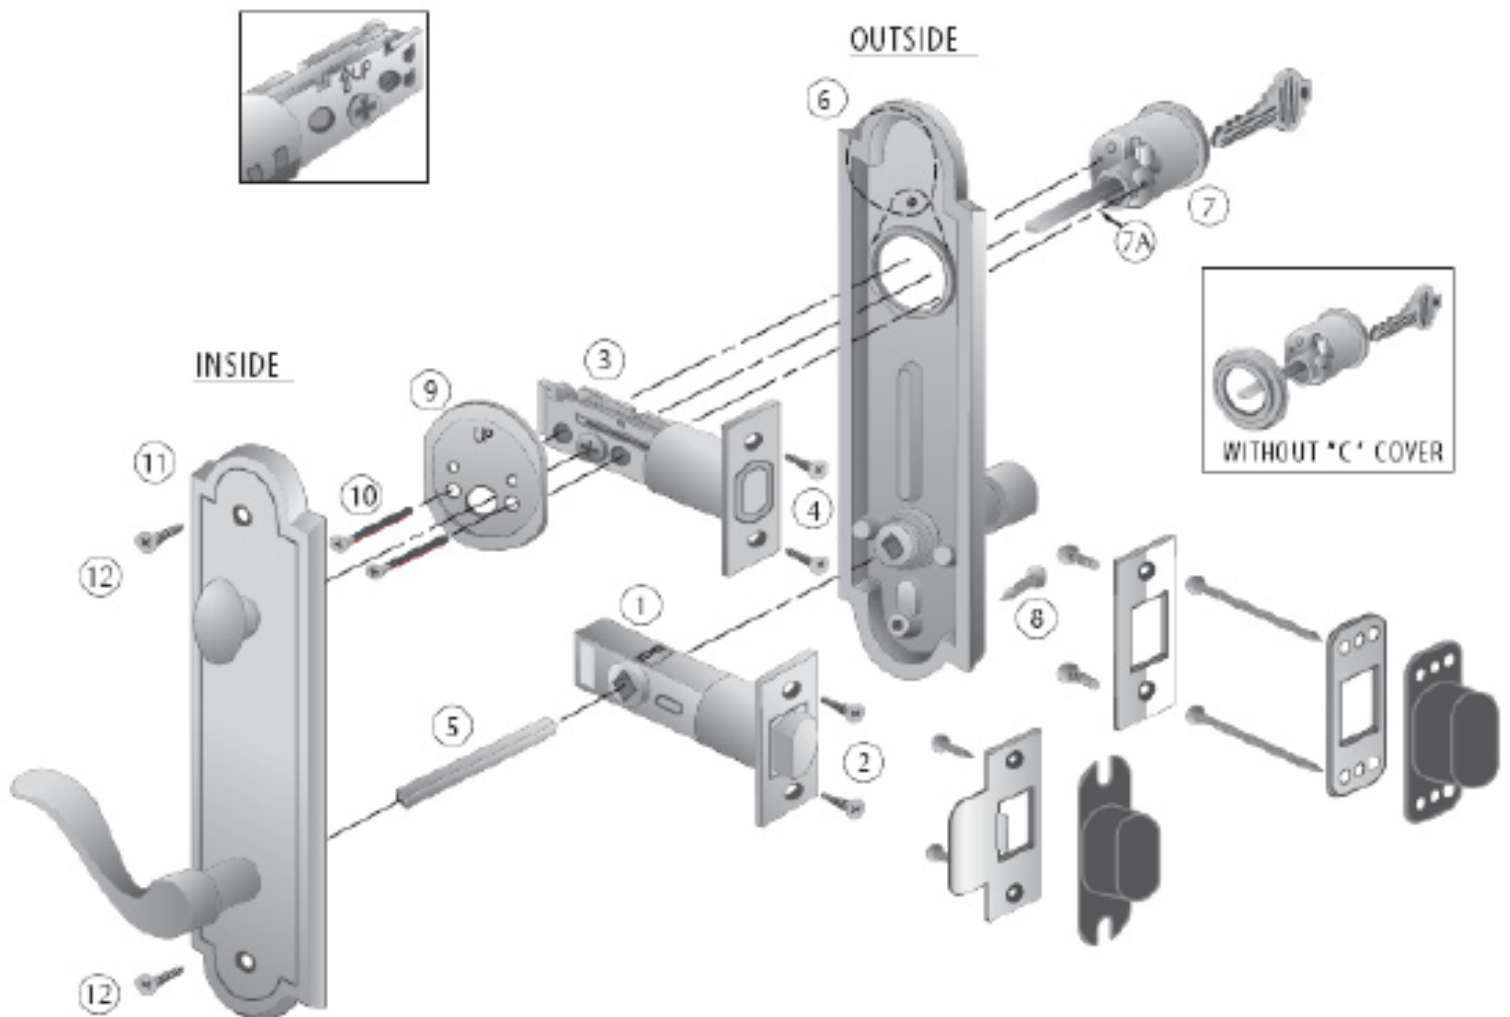

LONGLEAF
COLLECTION

INSTALLATION INSTRUCTIONS

Seamless Transaction with Enhanced Product Features delivered on time and quality correct.

03 FUNCTION

Corporate Address: 9546 Hwy 211 East - Aberdeen, NC 28315
Mailing Address: PO Box 367 - Aberdeen, NC 28315
Telephone: 866-635-7155
Website: www.longleafcollection.com
Made in the USA